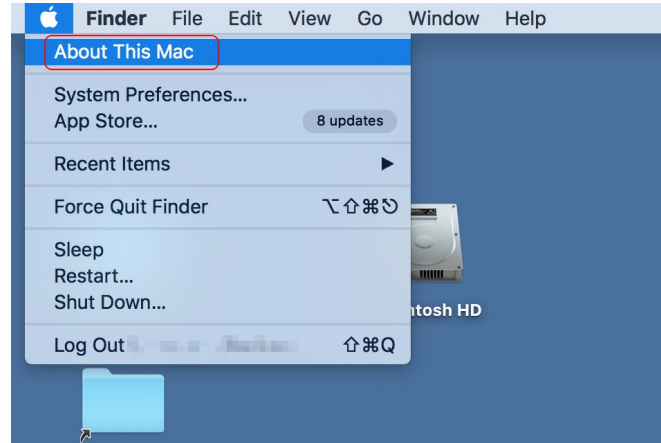

Is your Mac ready for EMERGENCY 5 ?

Before buying the game, check if your Mac matches the system requirements.

Open the Apple menu and choose the option “**About this Mac**”.

You are presented an overview over your Mac's configuration:

Most important component here is the **graphics**:

The game requires a graphics card from **NVIDIA** or **AMD**.

Attention: Intel graphics, like Iris or Iris Pro, are not supported at all!

Minimum:

- NVIDIA **GeForce GT 650M** or higher, with at least **1024 MB VRAM**
- AMD **Radeon R9 M280** or higher, with at least **1024 MB VRAM**